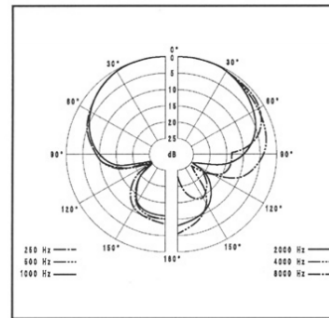

Sennheiser 441

Type: Dynamic

Roll off: 5 positions

Polar Patterns: Super cardioid

Phantom Power: No

Max SPL: N/A

Applications: Snare, Amps

Frequency Range: 30 Hz - 20 kHz

PAD: N/A