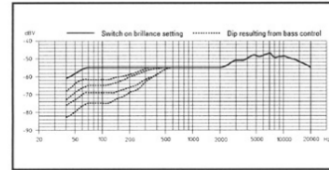

Sennheiser 441

Type: Dynamic

Roll off: 5 positions

Polar Patterns: Super cardioid

Phantom Power: No

Max SPL: N/A

Applications: Snare, Amps

Frequency Range: 30 Hz - 20 kHz